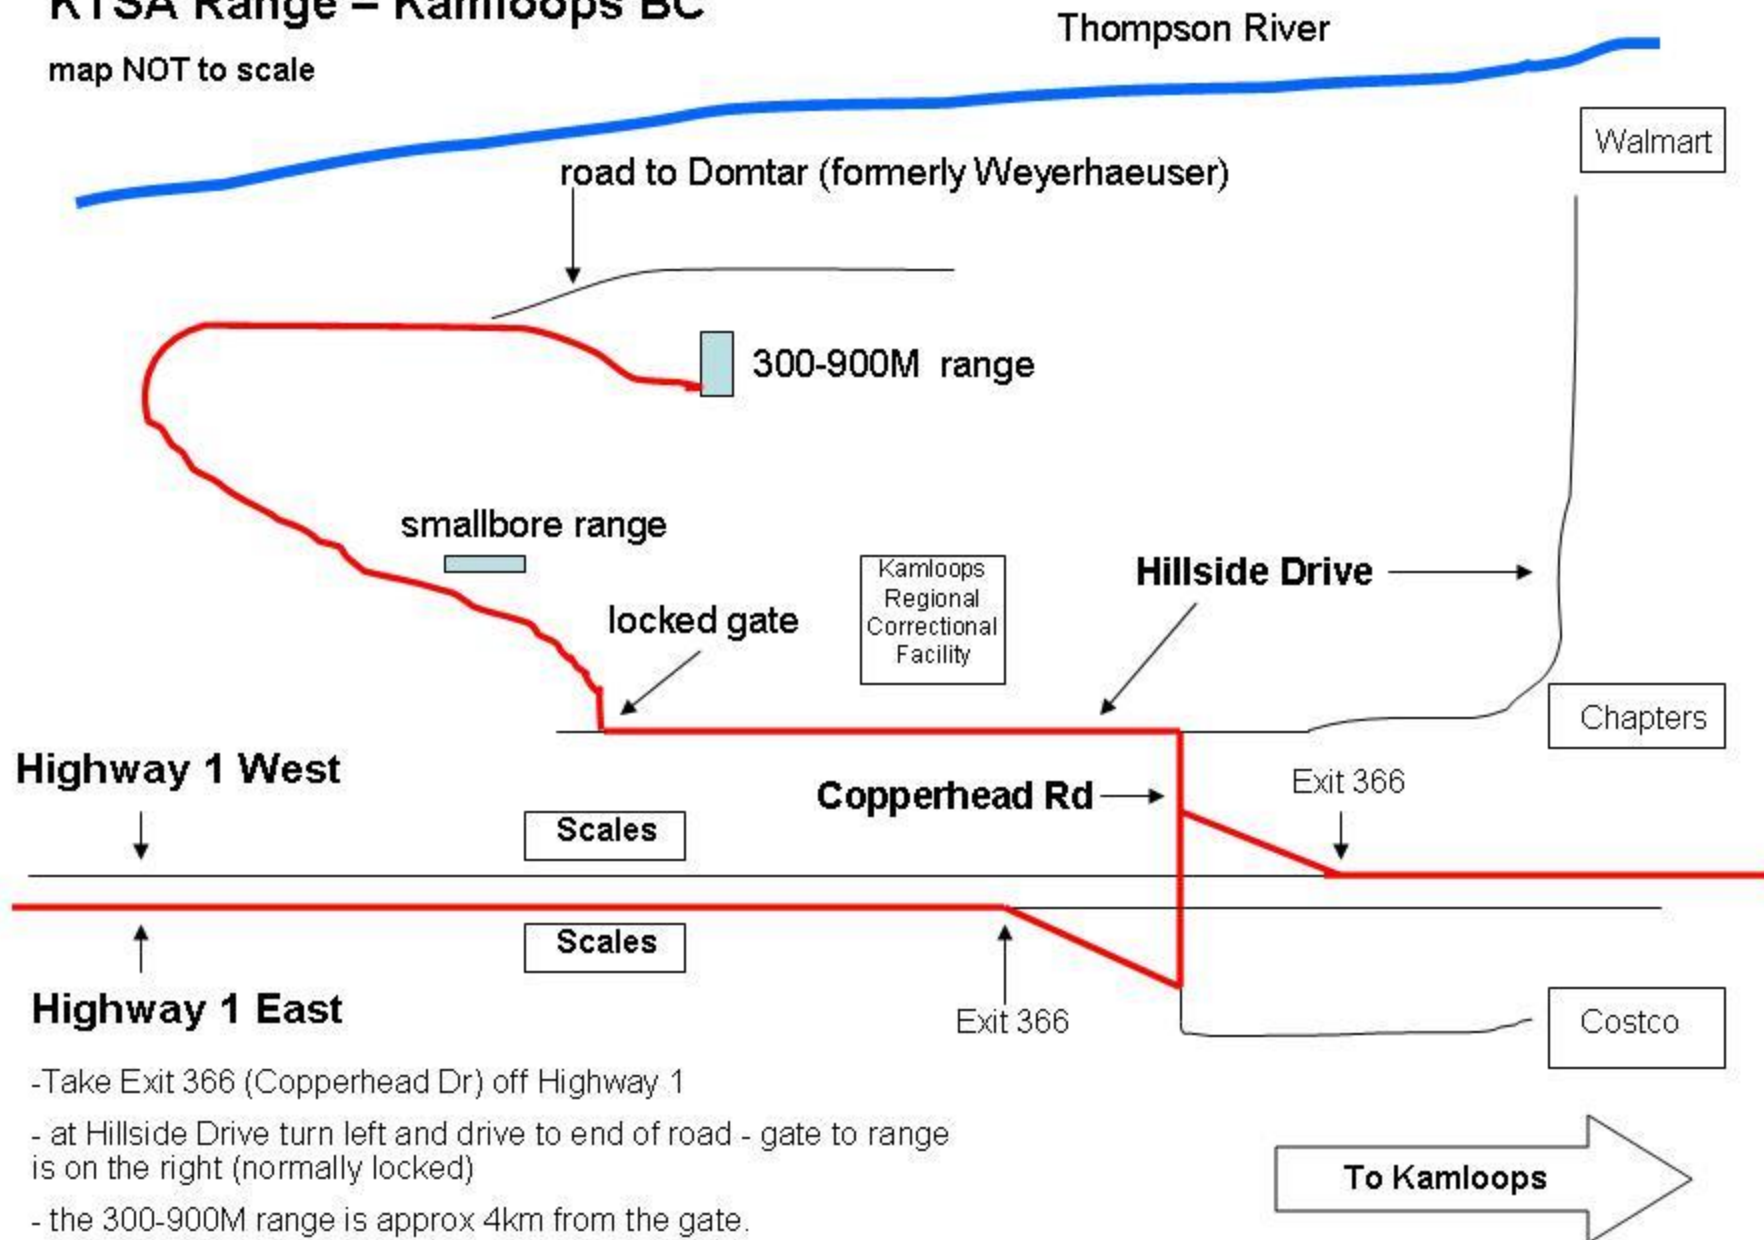

KTSA Range – Kamloops BC

map NOT to scale

- Take Exit 366 (Copperhead Dr) off Highway 1
- at Hillside Drive turn left and drive to end of road - gate to range is on the right (normally locked)
- the 300-900M range is approx 4km from the gate.